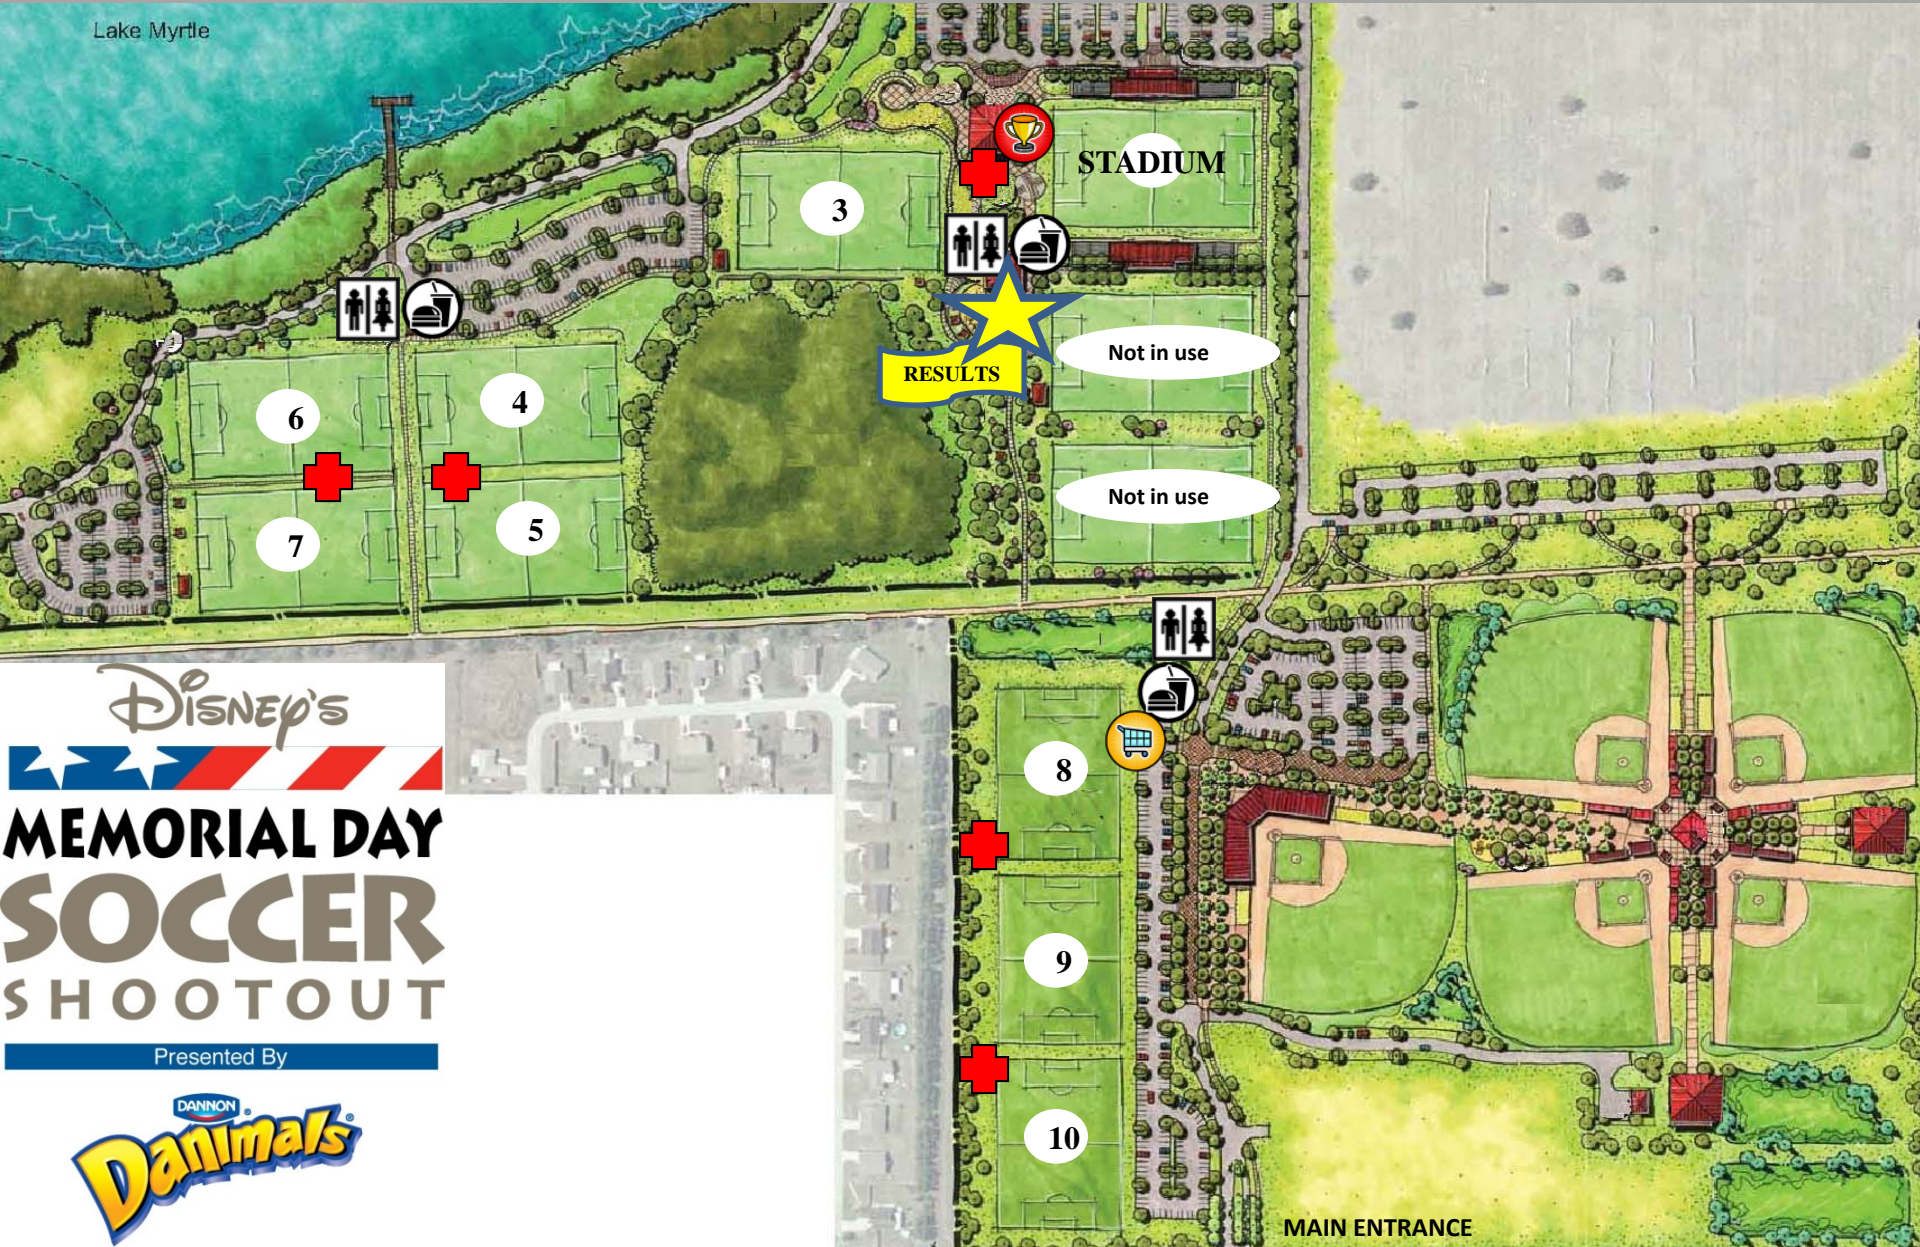

# LAKE MYRTLE SOCCER COMPLEX

Lake Myrtle

STADIUM

RESULTS

Not in use

Not in use

MAIN ENTRANCE

Disney's  
**MEMORIAL DAY  
SOCCER  
SHOOTOUT**